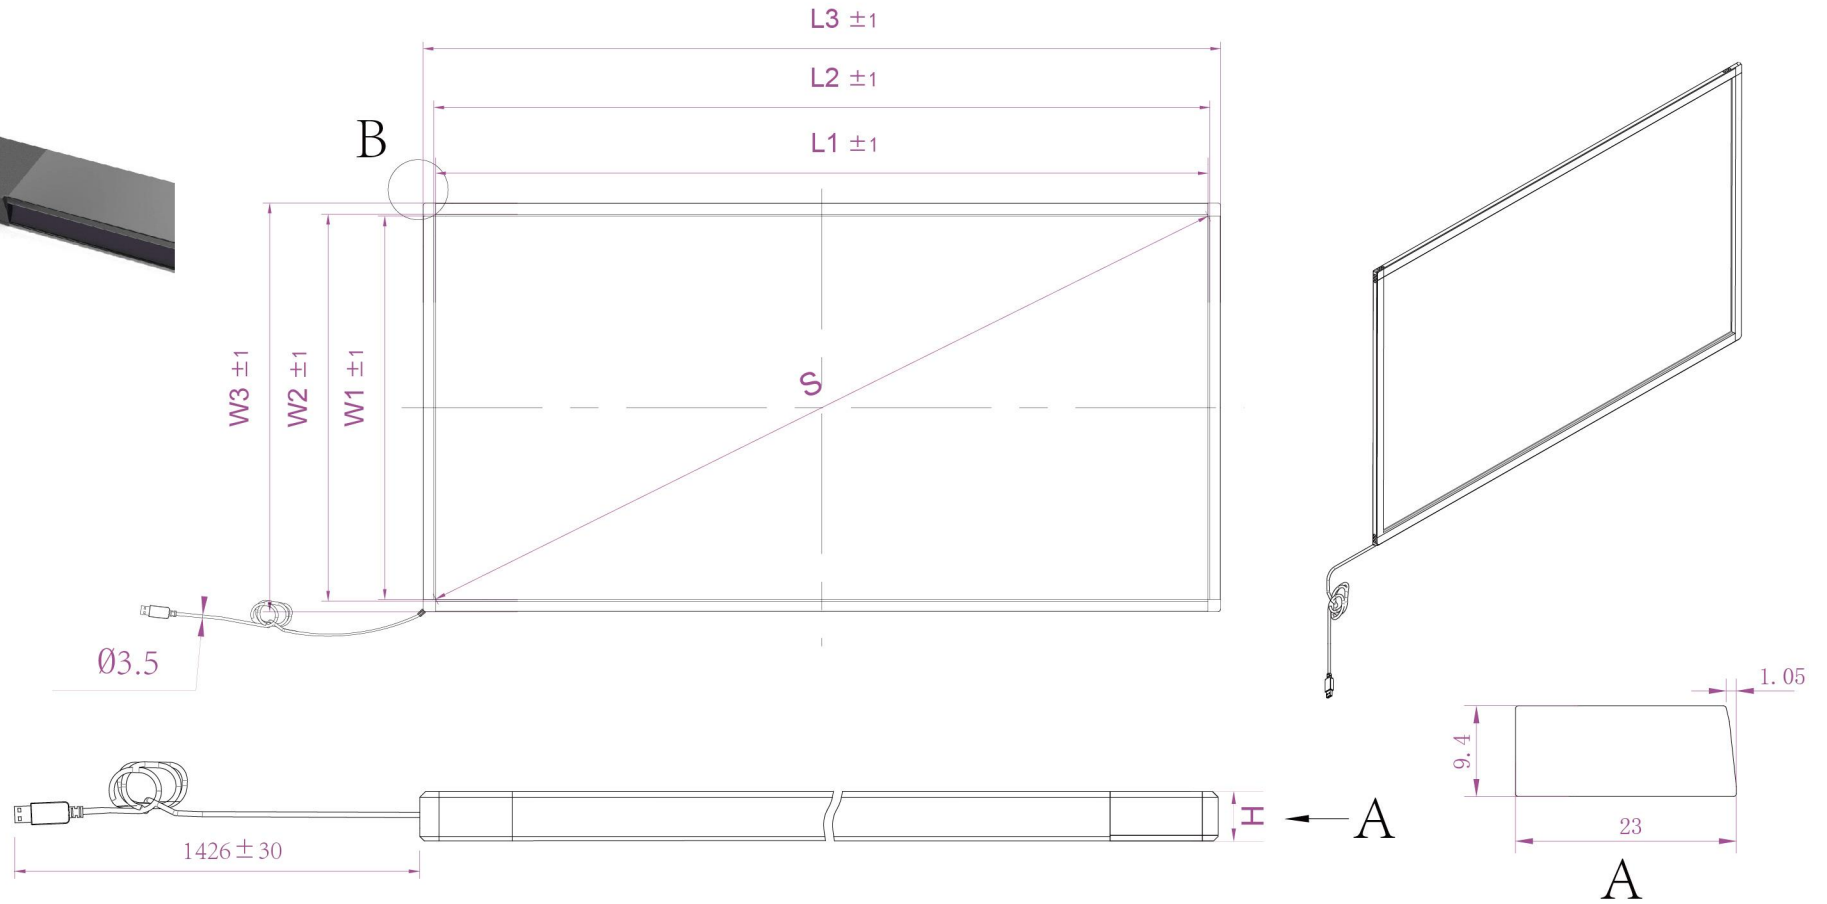

B

B

C

C

D

D

S(Inch/mm)	48"
W1	596.9 ± 1
W2	599.1 ± 1
W3	642.9 ± 1
L1	1058.1 ± 1
L2	1060.2 ± 1
L3	1104.1 ± 1
H	9.4 ± 0.2